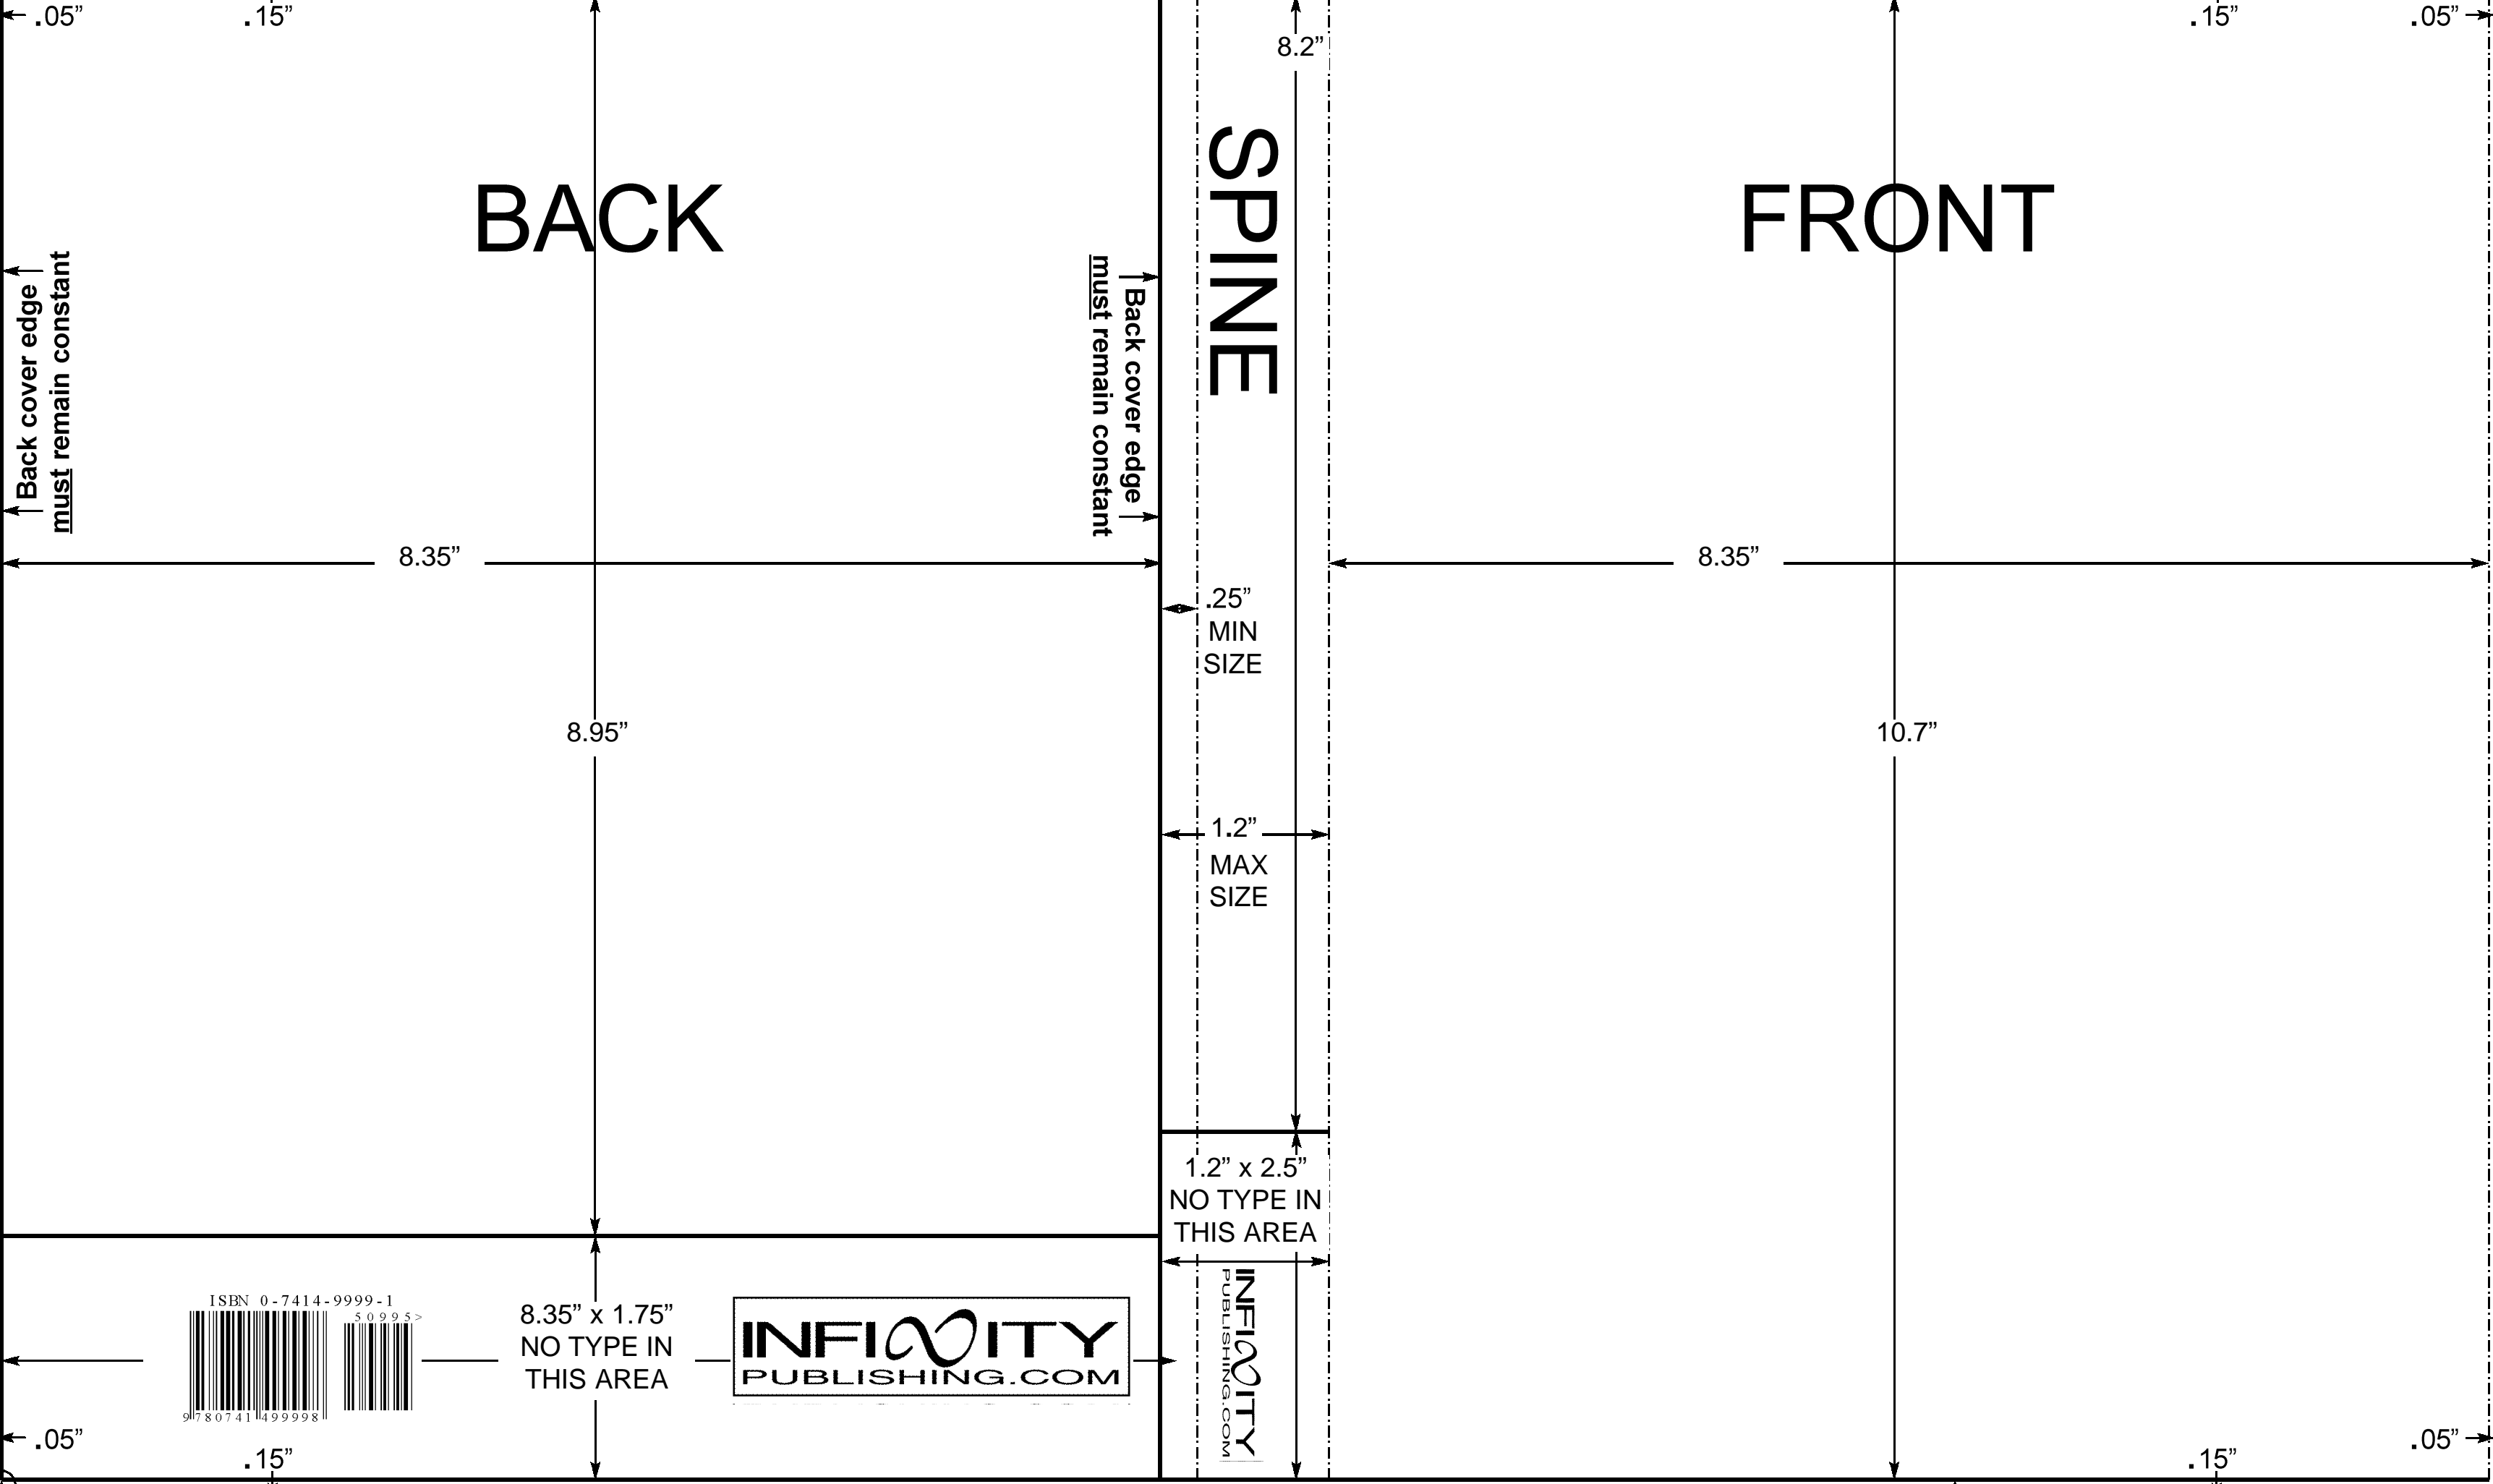

8.5x11 template on 12x18 paper (not to scale)

FULL BLEED TO THIS LINE

FULL BLEED TO THIS LINE

BACK

FRONT

SPINE

Back cover edge must remain constant

Back cover edge must remain constant

8.35" 8.35"

8.95"

10.7"

.25" MIN SIZE

1.2" MAX SIZE

1.2" x 2.5" NO TYPE IN THIS AREA

8.35" x 1.75" NO TYPE IN THIS AREA

INFINITY PUBLISHING.COM

.05" .15" .15" .05"

.65" This corner must remain constant

FULL BLEED TO THIS LINE

FULL BLEED TO THIS LINE